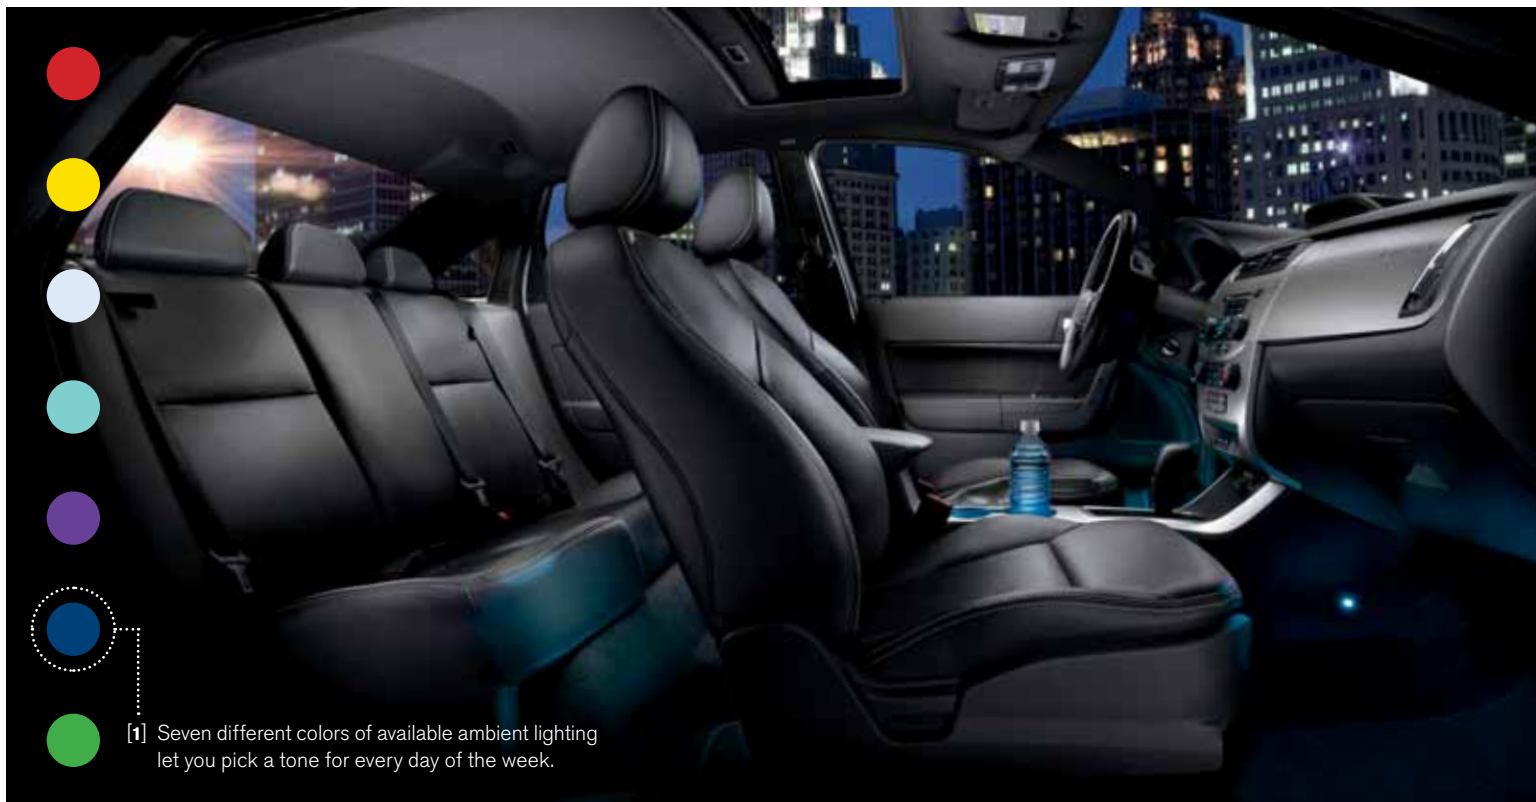

Features

- [2] Get a clear rear view with available power-adjustable, heated sideview mirrors.
- [3] Heated, leather-trimmed front seats are standard on Focus SEL, optional on SES.
- [4] Keep up-to-the-minute tabs on the outside temperature and, on select models, the direction you're headed.
- [5] A standard driver message center with instant readout helps you maximize mpgs.
- [6] Standard rear 60/40 split-fold seats fold forward for extra-long cargo. And there's room for plenty of your stuff in the 13.8-cu.-ft. trunk.
- [7] Adjust the available power moonroof to let in just the right combination of air and sky.